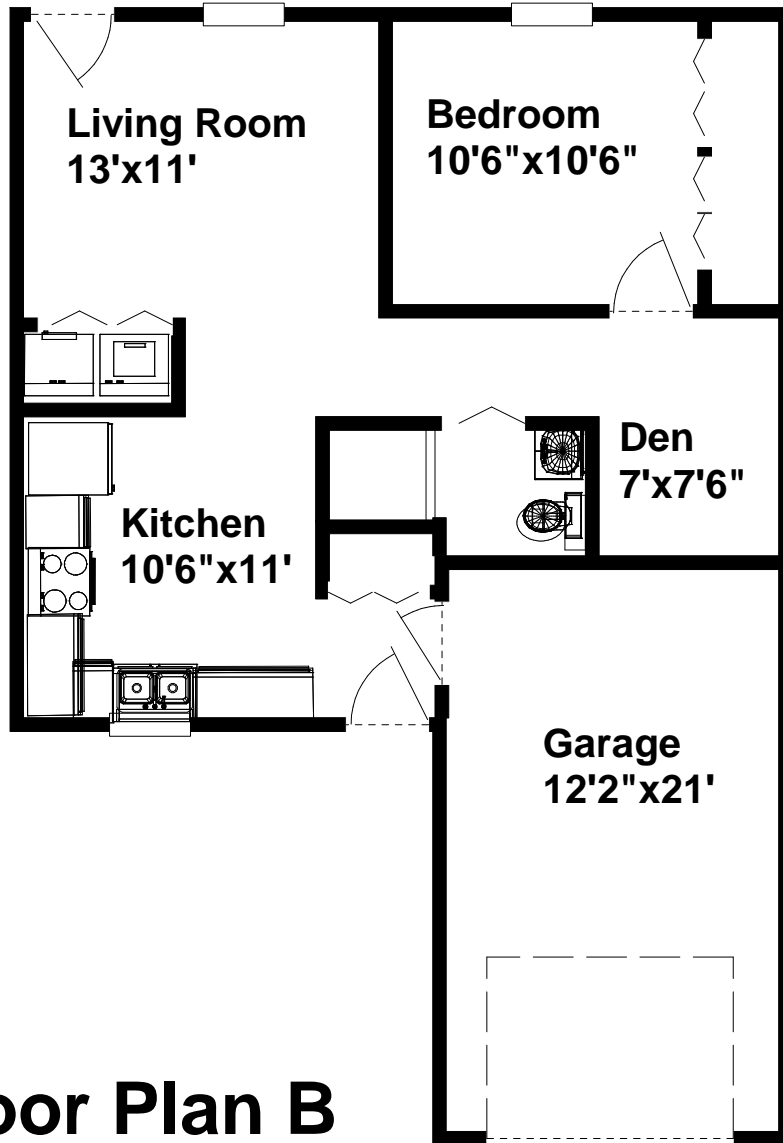

Main Floor Plan - Unit A
785 Sq. Ft.

Mapleton Retirement Village

Main Floor Plan - Unit C
1495 Sq. Ft.

Mapleton Retirement Village

Floor Plan B
700 sq.ft.

Mapleton Retirement Village

Floor Plan E

1050 sq. ft.