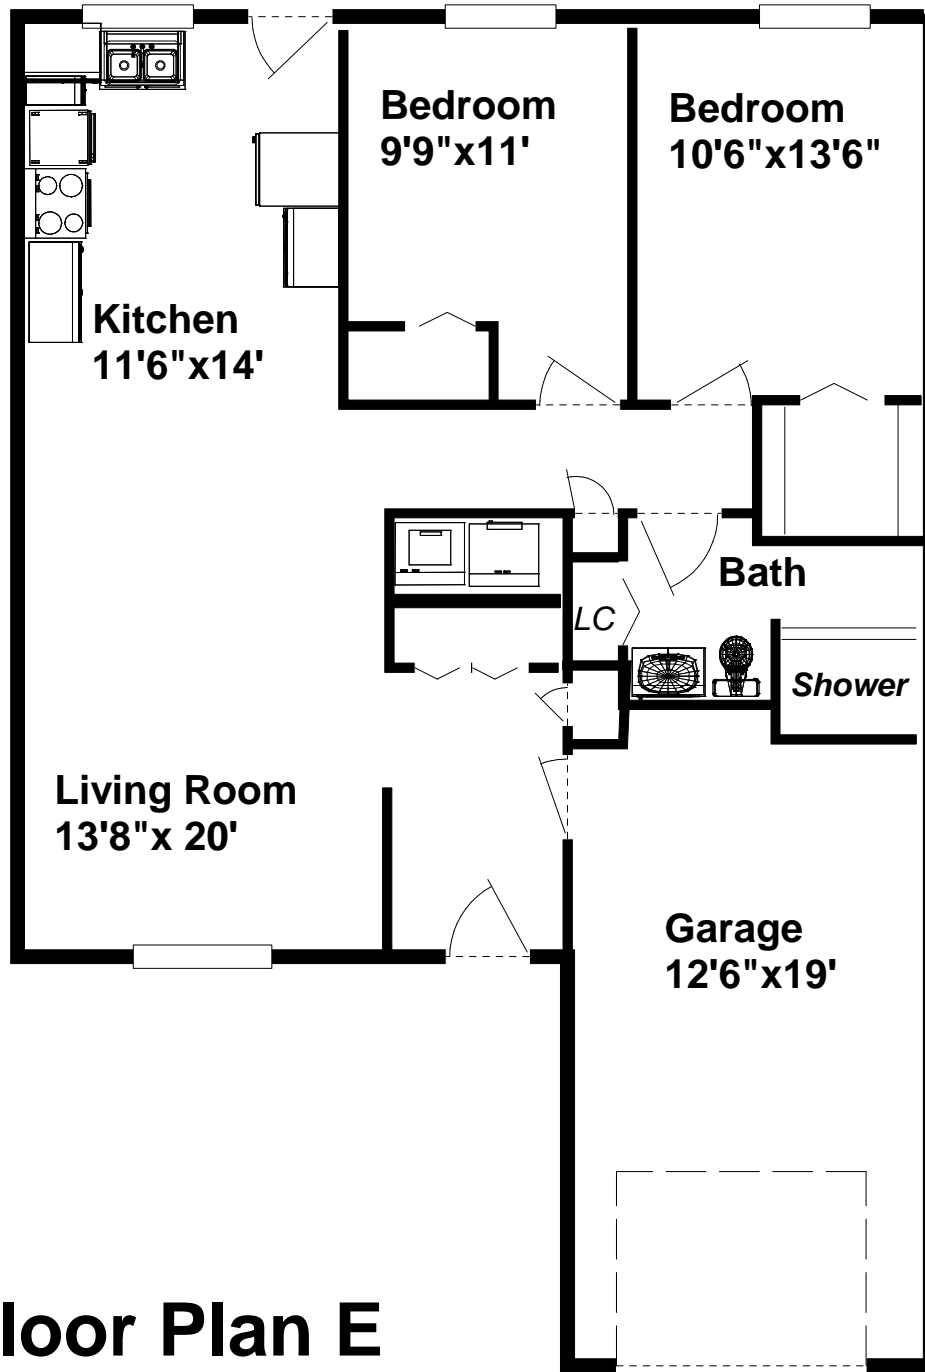

Main Floor Plan - Unit A
785 Sq. Ft.

Mapleton Retirement Village

Main Floor Plan - Unit C
1495 Sq. Ft.

Mapleton Retirement Village

Floor Plan B
700 sq.ft.

Mapleton Retirement Village

Floor Plan E

1050 sq. ft.